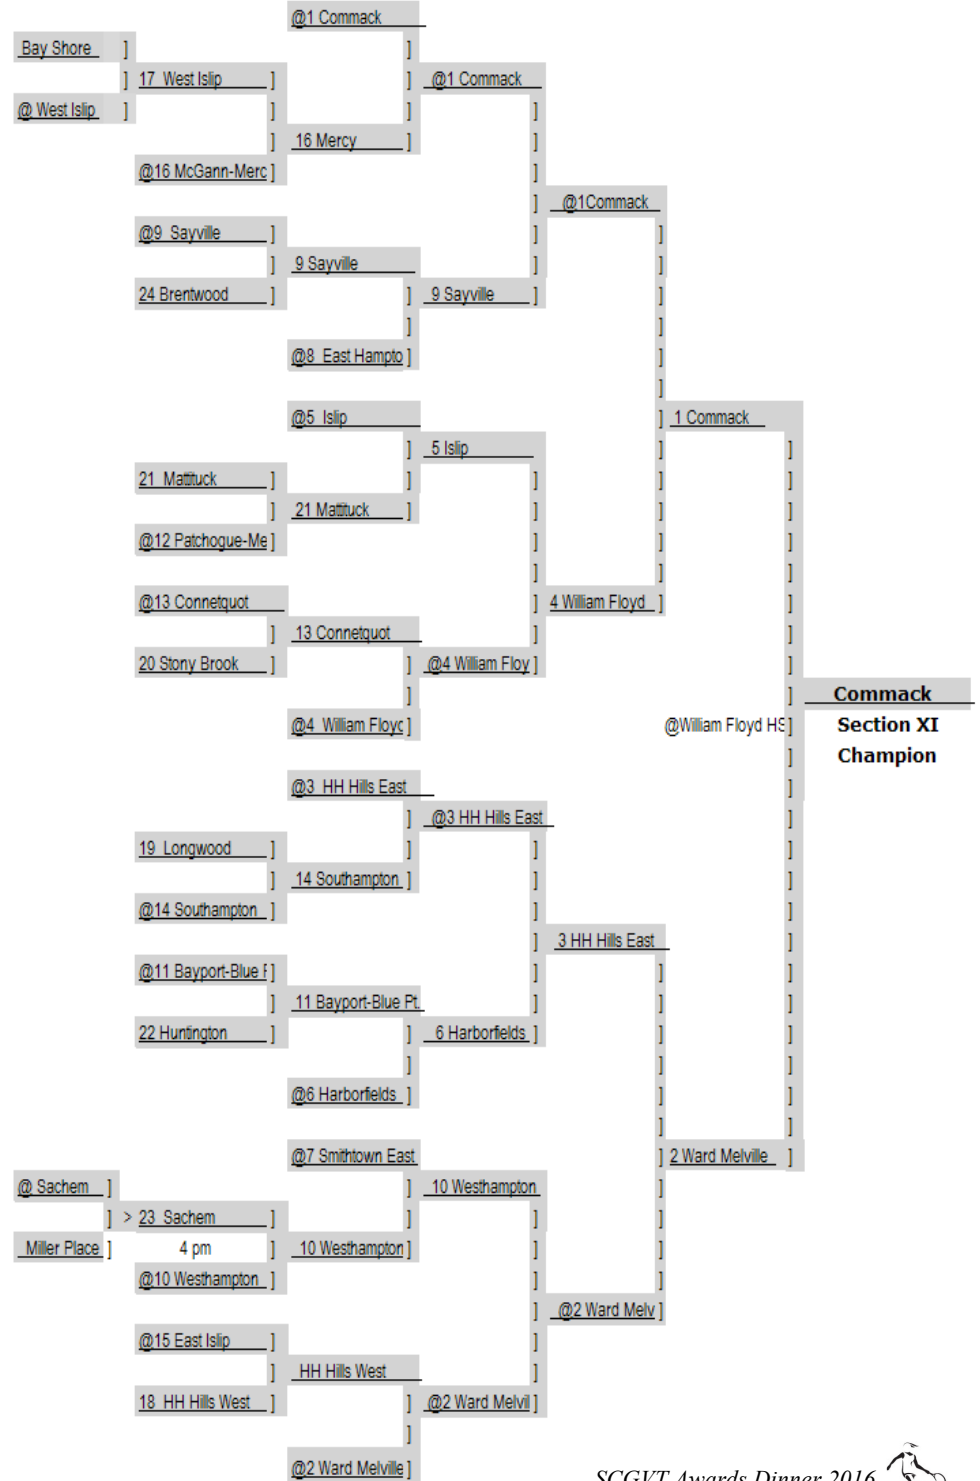

2016-17 SECTION XI GIRLS TENNIS TEAM TOURNAMENT